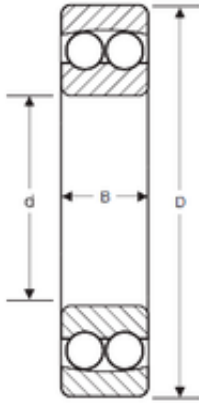

ISB BEARING USA CO., LTD.

70 mm x 180 mm x 42 mm SIGMA 10414 self aligning ball bearings

Bearing No. 10414

Size	70x180x42 mm
Bore Diameter	70 mm
Outer Diameter	180 mm
Width	42 mm
d	70 mm
D	180 mm
B	42 mm
C	42 mm

10414 Bearing 2D drawings and 3D CAD models