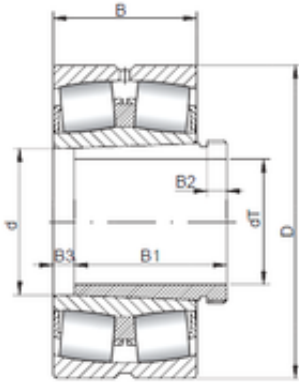

## 360 mm x 600 mm x 192 mm ISO 23172 KCW33+AH3172 spherical roller bearings

Bearing No. 23172 KCW33+AH3172

Size	360x600x192 mm
Bore Diameter	360 mm
Outer Diameter	600 mm
Width	192 mm
d	360 mm
d1	340 mm
D	600 mm
B	192 mm
C	192 mm
B1	9 mm
B2	35 mm

23172 KCW33+AH3172 Bearing 2D drawings and 3D CAD models