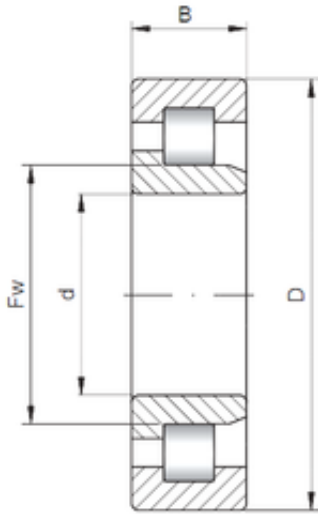

# ISB BEARING USA CO., LTD.

300 mm x 460 mm x 74 mm Loyal NJ1060 cylindrical roller bearings

Bearing No. NJ1060

Size	300x460x74 mm
Bore Diameter	300 mm
Outer Diameter	460 mm
Width	74 mm
d	300 mm
Fw	340 mm
D	460 mm
B	74 mm
C	74 mm
Weight	45,3 Kg
Basic dynamic load rating (C)	890 kN
Basic static load rating (C0)	1380 kN
(Grease) Lubrication Speed	1200 r/min

NJ1060 Bearing 2D drawings and 3D CAD models