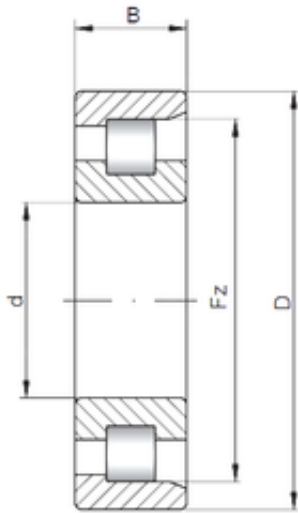

ISB BEARING USA CO., LTD.

260 mm x 360 mm x 46 mm Loyal NF1952 cylindrical roller bearings

Bearing No. NF1952

Size	260x360x46 mm
Bore Diameter	260 mm
Outer Diameter	360 mm
Width	46 mm
d	260 mm
D	360 mm
Ew	335 mm
B	46 mm
C	46 mm
Weight	15 Kg
Basic dynamic load rating (C)	410 kN
Basic static load rating (C0)	686 kN
(Grease) Lubrication Speed	1900 r/min

NF1952 Bearing 2D drawings and 3D CAD models