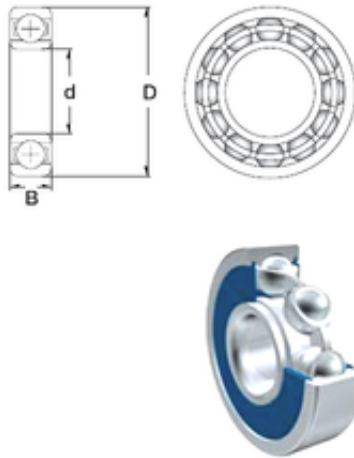

# ISB BEARING USA CO., LTD.

25 mm x 80 mm x 21 mm ZEN 6405-2RS deep groove ball bearings

Bearing No. 6405-2RS

Size	25x80x21 mm
Bore Diameter	25 mm
Outer Diameter	80 mm
Width	21 mm
d	25 mm
D	80 mm
B	21 mm
C	21 mm
Weight	0,53 Kg
Basic dynamic load rating (C)	35 kN
Basic static load rating (C0)	19,1 kN

6405-2RS Bearing 2D drawings and 3D CAD models