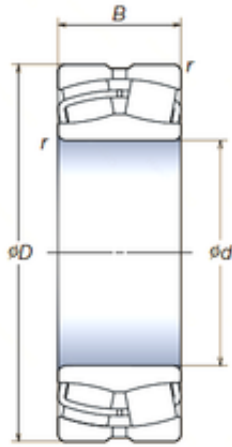

ISB BEARING USA CO., LTD.

160 mm x 240 mm x 80 mm NSK
24032SWRCg2E4 spherical roller bearings

Bearing No. 24032SWRCg2E4

Size	160x240x80 mm
Bore Diameter	160 mm
Outer Diameter	240 mm
Width	80 mm
d	160 mm
D	240 mm
B	80 mm
C	80 mm
r min.	2,1 mm
Basic dynamic load rating (C)	680 kN

24032SWRCg2E4 Bearing 2D drawings and 3D CAD models