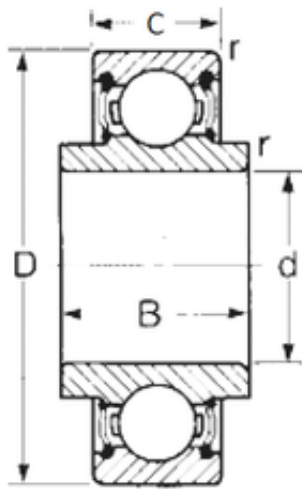

ISB BEARING USA CO., LTD.

15 mm x 42 mm x 17 mm CYSD 88602 deep groove ball bearings

Bearing No. 88602

Size	15x42x17 mm
Bore Diameter	15 mm
Outer Diameter	42 mm
Width	17 mm
d	15 mm
D	42 mm
B	17 mm
C	13 mm
r min.	1 mm
Weight	0,095 Kg
Basic dynamic load rating (C)	11,44 kN

88602 Bearing 2D drawings and 3D CAD models