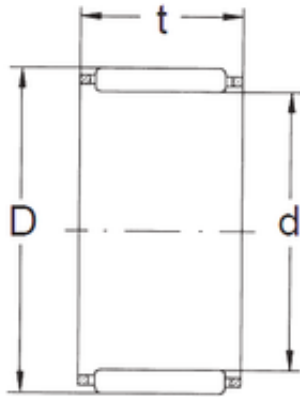

ISB BEARING USA CO., LTD.

FBJ K12X18X12 needle roller bearings

Bearing No. K12X18X12

Size	12x18x12 mm
Bore Diameter	12 mm
Outer Diameter	18 mm
Width	12 mm
d	12 mm
D	18 mm
T	12 mm
Weight	0,0084 Kg
Basic dynamic load rating (C)	8,6 kN
Basic static load rating (C0)	8 kN
(Grease) Lubrication Speed	17000 r/min

K12X18X12 Bearing 2D drawings and 3D CAD models