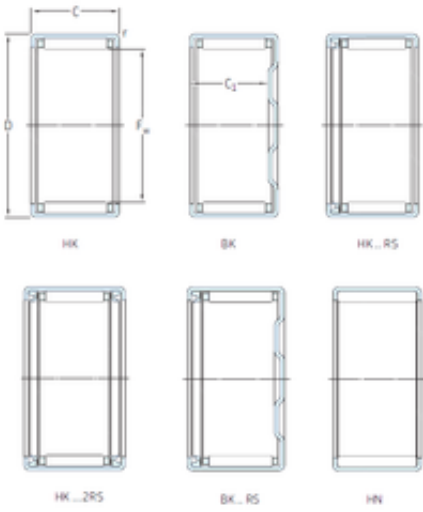

ISB BEARING USA CO., LTD.

SKF HK1212 needle roller bearings

Bearing No. HK1212

Size	12x18x12 mm
Bore Diameter	12 mm
Outer Diameter	18 mm
Width	12 mm
Fw	12 mm
D	18 mm
C	12 mm
Weight	0,009 Kg
Basic dynamic load rating (C)	6,27 kN
Basic static load rating (C0)	7,35 kN
Fatigue load limit (Pu)	0,85
Reference speed	16000 r/min

HK1212 Bearing 2D drawings and 3D CAD models