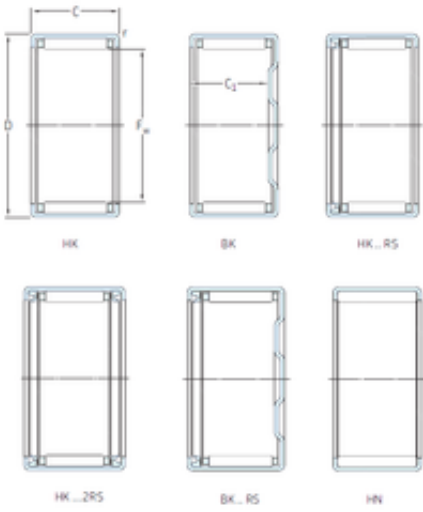

ISB BEARING USA CO., LTD.

SKF HN1212 needle roller bearings

Bearing No. HN1212

Size	12x18x12 mm
Bore Diameter	12 mm
Outer Diameter	18 mm
Width	12 mm
Fw	12 mm
D	18 mm
C	12 mm
Weight	0,0105 Kg
Basic dynamic load rating (C)	9,52 kN
Basic static load rating (C0)	15,3 kN
Fatigue load limit (Pu)	1,76
Reference speed	13000 r/min

HN1212 Bearing 2D drawings and 3D CAD models